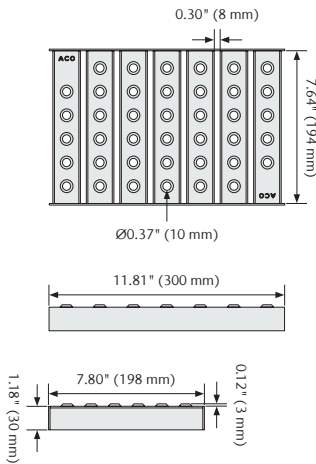

Multi-Slot Grate - MOD200

A15 - 300mm

**Specification Clause**

Used with ACO Modular 200 channels. Made from AISI 304 or AISI 316L. Load class per EN 1433.

ACO recommends checking local plumbing codes prior to installation.

A15 - 1000mm

A15 - 500mm

**Parts**

	Part No.	Grate Material	Weight lbs.	Intake sq. in.	EN1433 Load Class
Multi-Slot Grate 300mm - A15	<b>414145</b>	AISI 304	2.8	20.6	A15
	<b>414195</b>	AISI 316L	2.8	20.6	A15
Multi-Slot Grate 500mm - A15	<b>409292</b>	AISI 304	4.7	31.4	A15
	<b>409293</b>	AISI 316L	4.7	31.4	A15
Multi-Slot Grate 1000mm - A15	<b>409288</b>	AISI 304	9.8	53.5	A15
	<b>409289</b>	AISI 316L	9.8	53.5	A15