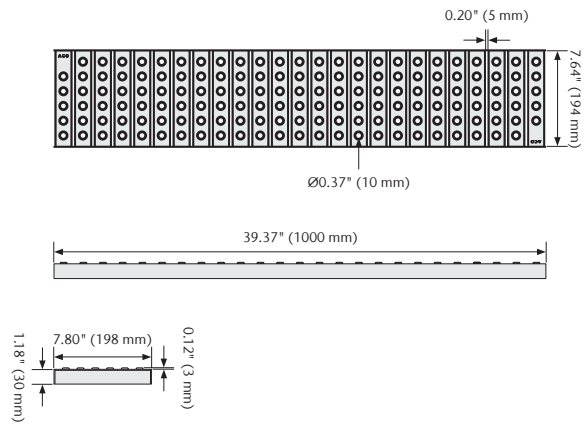

Multi-Slot Grate - MOD200

A15 - 300mm

**Specification Clause**

Used with ACO Modular 200 channels. Made from AISI 304 or AISI 316L. Load class per EN 1433.

ACO recommends checking local plumbing codes prior to installation.

A15 - 1000mm

A15 - 500mm

**Parts**

	Part No.	Grate Material	Weight lbs.	Intake sq. in.	EN1433 Load Class
Multi-Slot Grate 300mm - A15	<b>414145</b>	AISI 304	2.8	20.6	A15
	<b>414195</b>	AISI 316L	2.8	20.6	A15
Multi-Slot Grate 500mm - A15	<b>409292</b>	AISI 304	4.7	31.4	A15
	<b>409293</b>	AISI 316L	4.7	31.4	A15
Multi-Slot Grate 1000mm - A15	<b>409288</b>	AISI 304	9.8	53.5	A15
	<b>409289</b>	AISI 316L	9.8	53.5	A15