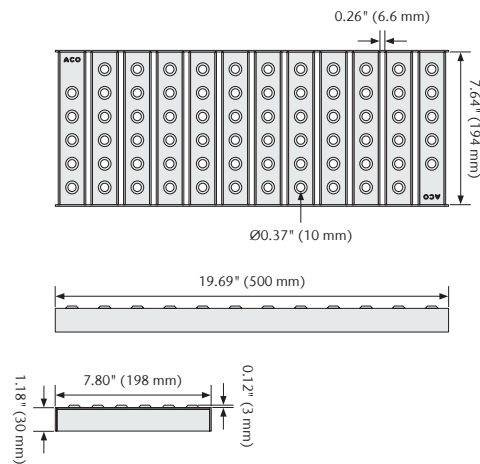

Multi-Slot Grate - MOD200

A15 - 300mm

**Specification Clause**

Used with ACO Modular 200 channels. Made from AISI 304 or AISI 316L. Load class per EN 1433.

ACO recommends checking local plumbing codes prior to installation.

A15 - 1000mm

A15 - 500mm

**Parts**

	Part No.	Grate Material	Weight lbs.	Intake sq. in.	EN1433 Load Class
Multi-Slot Grate 300mm - A15	<b>414145</b>	AISI 304	2.8	20.6	A15
	<b>414195</b>	AISI 316L	2.8	20.6	A15
Multi-Slot Grate 500mm - A15	<b>409292</b>	AISI 304	4.7	31.4	A15
	<b>409293</b>	AISI 316L	4.7	31.4	A15
Multi-Slot Grate 1000mm - A15	<b>409288</b>	AISI 304	9.8	53.5	A15
	<b>409289</b>	AISI 316L	9.8	53.5	A15