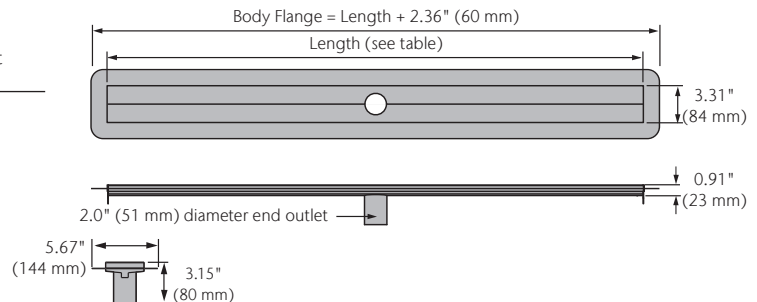

Flange Edge Channel

CENTER OUTLET

Finish	Part No.	Price $	Length in (mm)	Weight lbs
	93866	631.00	27.55 (700)	3.4
	93873	648.00	31.50 (800)	3.6
Brushed	93862	667.00	35.43 (900)	4.1
Stainless	93870	687.00	39.37 (1000)	4.5
	93875	707.00	47.25 (1200)	5.2
	93817	731.00	55.12 (1400)	5.9