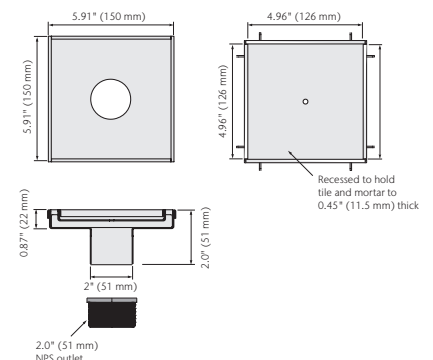

Stainless Steel Tile-In Drain Body & Tray