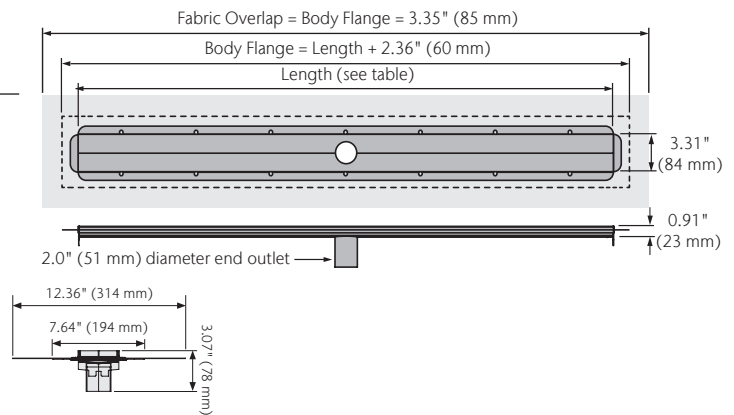

Weeping Flange Channel

CENTER OUTLET

Finish	Part No.	Price $	Length in (mm)	Weight lbs
	92179	788.00	27.55 (700)	3.4
	92180	810.00	31.50 (800)	3.6
Brushed	92181	830.00	35.43 (900)	4.1
Stainless	92182	857.00	39.37 (1000)	4.5
	92183	885.00	47.25 (1200)	5.2
	92184	907.00	55.12 (1400)	5.9