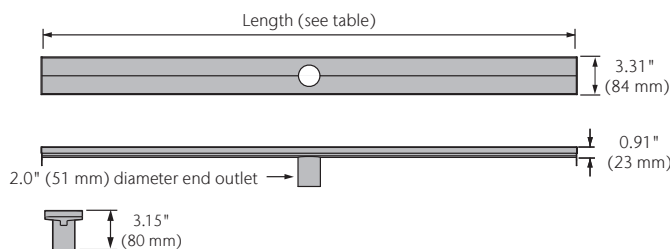

Premium ShowerChannel Bodies

■ Includes leveling feet

Plain Edge Channel

CENTER OUTLET

Finish	Part No.	Price $	Length in (mm)	Weight lbs
Brushed Stainless	93861	593.00	27.55 (700)	2.5
	93864	603.00	31.50 (800)	2.6
	93865	618.00	35.43 (900)	3.0
	93869	636.00	39.37 (1000)	3.2
	93872	670.00	47.25 (1200)	3.7
	93816	700.00	55.12 (1400)	4.2
Matte Black	37395	750.00	59.05 (1500)	4.6
	37604	779.00	27.55 (700)	2.5
	37605	796.00	31.50 (800)	2.6
	37606	819.00	35.43 (900)	3.0
	37607	846.00	39.37 (1000)	3.2
	37608	891.00	47.25 (1200)	3.7
Oil-Rubbed Bronze	37609	931.00	55.12 (1400)	4.2
	37610	994.00	59.05 (1500)	4.6
	93180	779.00	27.55 (700)	2.5
	37665	796.00	31.50 (800)	2.6
	93184	819.00	35.43 (900)	3.0
	37666	846.00	39.37 (1000)	3.2
Satin Brass	93182	891.00	47.25 (1200)	3.7
	37667	931.00	55.12 (1400)	4.2
	37668	994.00	59.05 (1500)	4.6
	37732	1,194.00	27.55 (700)	2.5
	37733	1,217.00	31.50 (800)	2.6
	37734	1,257.00	35.43 (900)	3.0
Rose Gold	37735	1,295.00	39.37 (1000)	3.2
	37736	1,363.00	47.25 (1200)	3.7
	37737	1,426.00	55.12 (1400)	4.2
	37738	1,513.00	59.05 (1500)	4.6
	37804	1,194.00	27.55 (700)	2.5
	37805	1,217.00	31.50 (800)	2.6
Black Nickel	37806	1,257.00	35.43 (900)	3.0
	37807	1,295.00	39.37 (1000)	3.2
	37808	1,363.00	47.25 (1200)	3.7
	37809	1,426.00	55.12 (1400)	4.2
	37810	1,513.00	59.05 (1500)	4.6
	37874	1,194.00	27.55 (700)	2.5
Black Nickel	37875	1,217.00	31.50 (800)	2.6
	37876	1,257.00	35.43 (900)	3.0
	37877	1,295.00	39.37 (1000)	3.2
	37878	1,363.00	47.25 (1200)	3.7
	37879	1,426.00	55.12 (1400)	4.2
	37880	1,513.00	59.05 (1500)	4.6