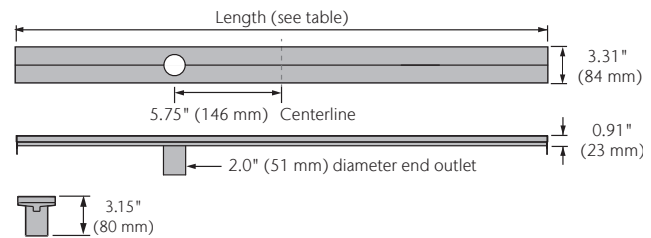

OFFSET OUTLET*

Finish	Part No.	Price $	Length in (mm)	Weight lbs
	92226	593.00	27.55 (700)	2.5
Brushed	92225	603.00	31.50 (800)	2.6
Stainless	92224	618.00	35.43 (900)	3.0
	92223	636.00	39.37 (1000)	3.2