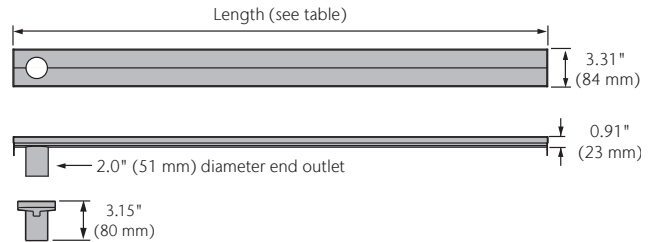

Premium ShowerChannel Bodies

■ Includes leveling feet

Plain Edge Channel (cont.)

END OUTLET*

Finish	Part No.	Price $	Length in (mm)	Weight lbs
	91877	593.00	27.55 (700)	2.5
	91878	603.00	31.50 (800)	2.6
Brushed	91879	618.00	35.43 (900)	3.0
Stainless	91880	636.00	39.37 (1000)	3.2
	91881	670.00	47.25 (1200)	3.7
	91882	701.00	55.12 (1400)	4.2